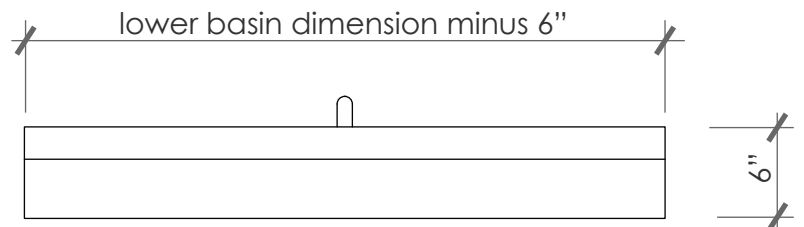

## Product Specifications Reveal 6

Stainless Steel for glass facings

### SPECIFICATIONS:

Material:	Type 304 stainless steel
Finish:	Brushed / Mill
Water Capacity:	6 gallons / LF
Fittings:	Stainless steel
Pumps:	asynchronous

SECTION - UPPER BASIN

ELEVATION - UPPER BASIN

SECTION - LOWER BASIN

PLAN - LOWER BASIN