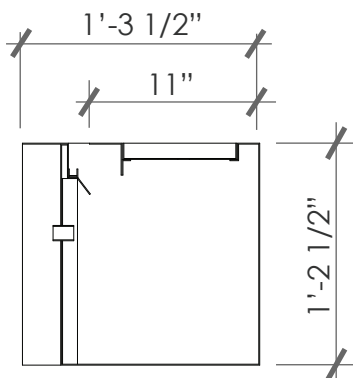

### SPECIFICATIONS:

Material:	Type 304 stainless steel
Finish:	Brushed / Mill
Water Capacity:	6 gallons / LF
Fittings:	Stainless steel
Pumps:	asynchronous

SECTION - UPPER BASIN

ELEVATION - UPPER BASIN

SECTION - LOWER BASIN

PLAN - LOWER BASIN