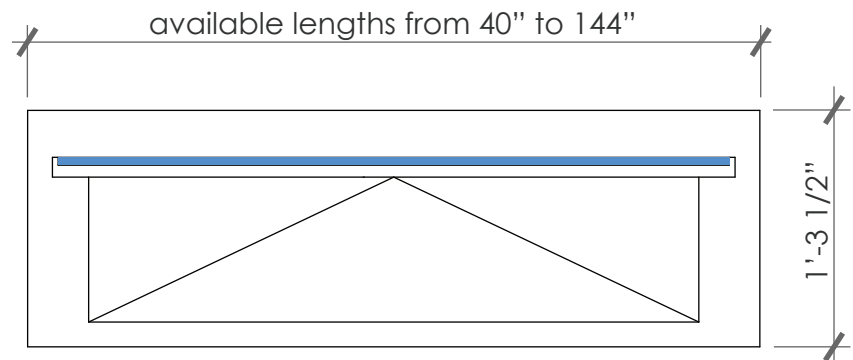

### SPECIFICATIONS:

Material:	Type 304 stainless steel
Finish:	Brushed / Mill
Water Capacity:	6 gallons / LF
Fittings:	Stainless steel
Pumps:	asynchronous

SECTION - UPPER BASIN

ELEVATION - UPPER BASIN

SECTION - LOWER BASIN

PLAN - LOWER BASIN