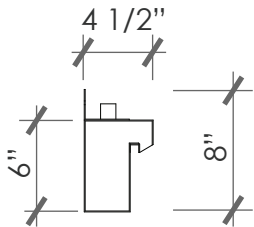

### SPECIFICATIONS:

Material:	Type 304 stainless steel
Finish:	Brushed / Mill
Water Capacity:	6 gallons / LF
Fittings:	Stainless steel
Pumps:	asynchronous

SECTION - UPPER BASIN

ELEVATION - UPPER BASIN

SECTION - LOWER BASIN

PLAN - LOWER BASIN