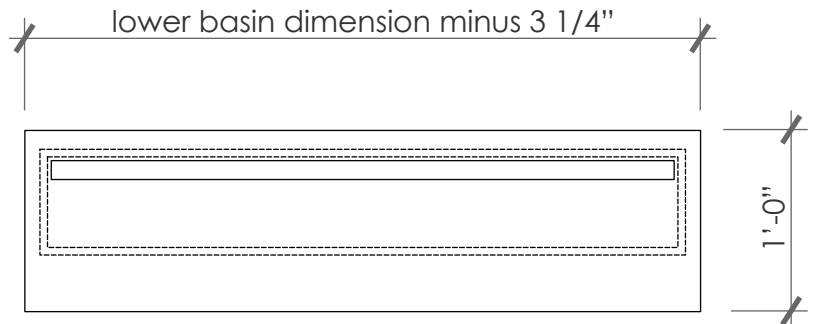

### SPECIFICATIONS:

Material:	Type 304 stainless steel
Finish:	Brushed / Mill
Water Capacity:	6 gallons / LF
Fittings:	Stainless steel
Pumps:	asynchronous

SECTION - UPPER BASIN

ELEVATION - UPPER BASIN

SECTION - LOWER BASIN

PLAN - LOWER BASIN