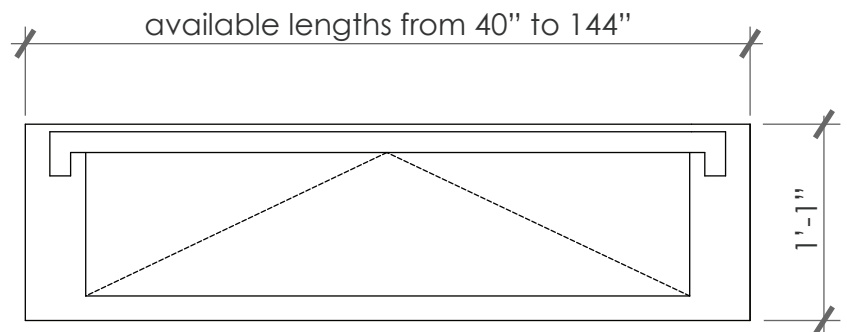

### SPECIFICATIONS:

Material:	Type 304 stainless steel
Finish:	Brushed / Mill
Water Capacity:	6 gallons / LF
Fittings:	Stainless steel
Pumps:	asynchronous

SECTION - UPPER BASIN

ELEVATION - UPPER BASIN

SECTION - LOWER BASIN

PLAN - LOWER BASIN