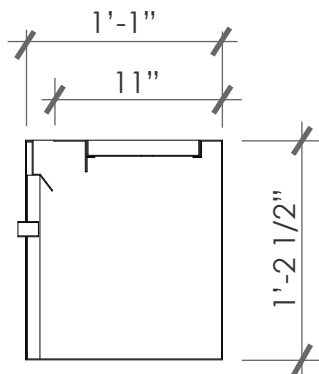

### SPECIFICATIONS:

Material:	Type 304 stainless steel
Finish:	Brushed / Mill
Water Capacity:	6 gallons / LF
Fittings:	Stainless steel
Pumps:	asynchronous

SECTION - UPPER BASIN

ELEVATION - UPPER BASIN

SECTION - LOWER BASIN

PLAN - LOWER BASIN