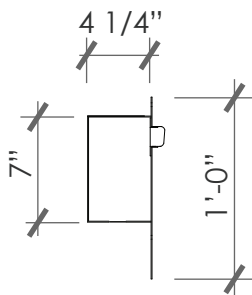

### SPECIFICATIONS:

Material:	Type 304 stainless steel
Finish:	Brushed / Mill
Water Capacity:	6 gallons / LF
Fittings:	Stainless steel
Pumps:	asynchronous

SECTION - UPPER BASIN

ELEVATION - UPPER BASIN

SECTION - LOWER BASIN

PLAN - LOWER BASIN